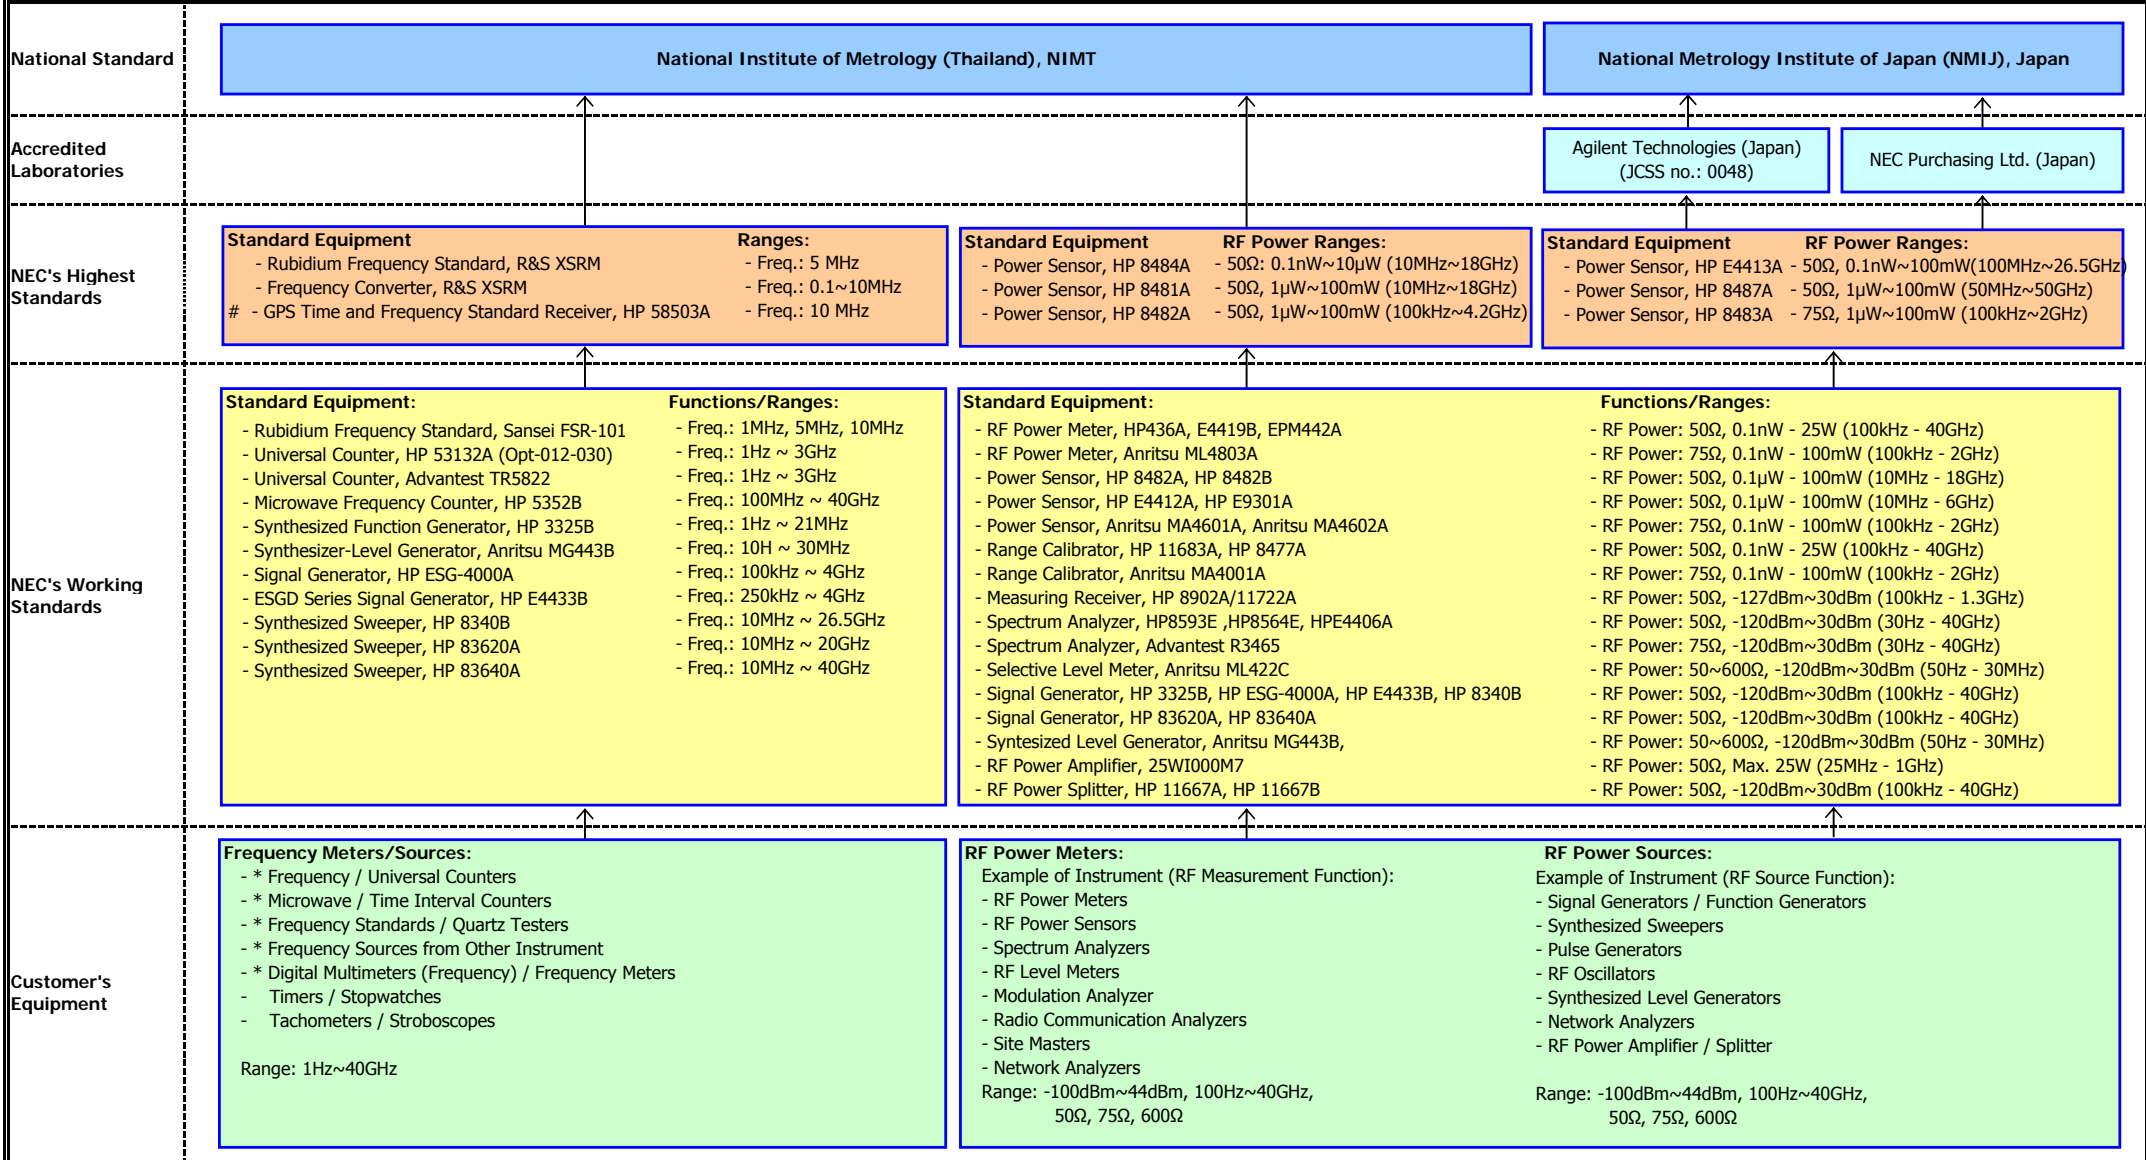

Traceability Chart

NEC

Calibration Center
 NEC Corporation (Thailand) Ltd.
 75/107 M. 11, Paholyothin Rd.,
 Klong 1, Klong Luang, Pathumthani 12120
 Tel. (66) 2-529-2460, Fax. (66) 2-529-2466

Calibration
 No. 0132

Prepared by: <i>[Signature]</i> (TM)	Approved by: <i>[Signature]</i> (TM Leader)
Date: 24-Mar-09	Date: 24-Mar-09
Scope: Electrical Calibration (4) (Frequency, RF Power)	

Remark: * ISO/IEC 17025 accredited scopes by Thai Laboratory Accreditation Scheme (Thai Industrial Standards Institute, Ministry of Industry).
 # No traceability to national standard

Prepared by:  (TM)
 Approved by:  (TM Leader)
 Date: 24-Mar-09 Date: 24-Mar-09

Traceability Chart

Calibration Center
 NEC Corporation (Thailand) Ltd.
 75/107 M. 11, Paholyothin Rd.,
 Klong 1, Klong Luang, Pathumthani 12120
 Tel. (66) 2-529-2460, Fax. (66) 2-529-2466

Calibration
 No. 0132

Scope: Electrical Calibration (5)
 (RF Att./SWR/TV/Tel/Flutter/Jitter/LF)

Remark: * ISO/IEC 17025 accredited scopes by Thai Laboratory Accreditation Scheme (Thai Industrial Standards Institute, Ministry of Industry).
 * Accredited scopes only ACV, DCV and frequency only