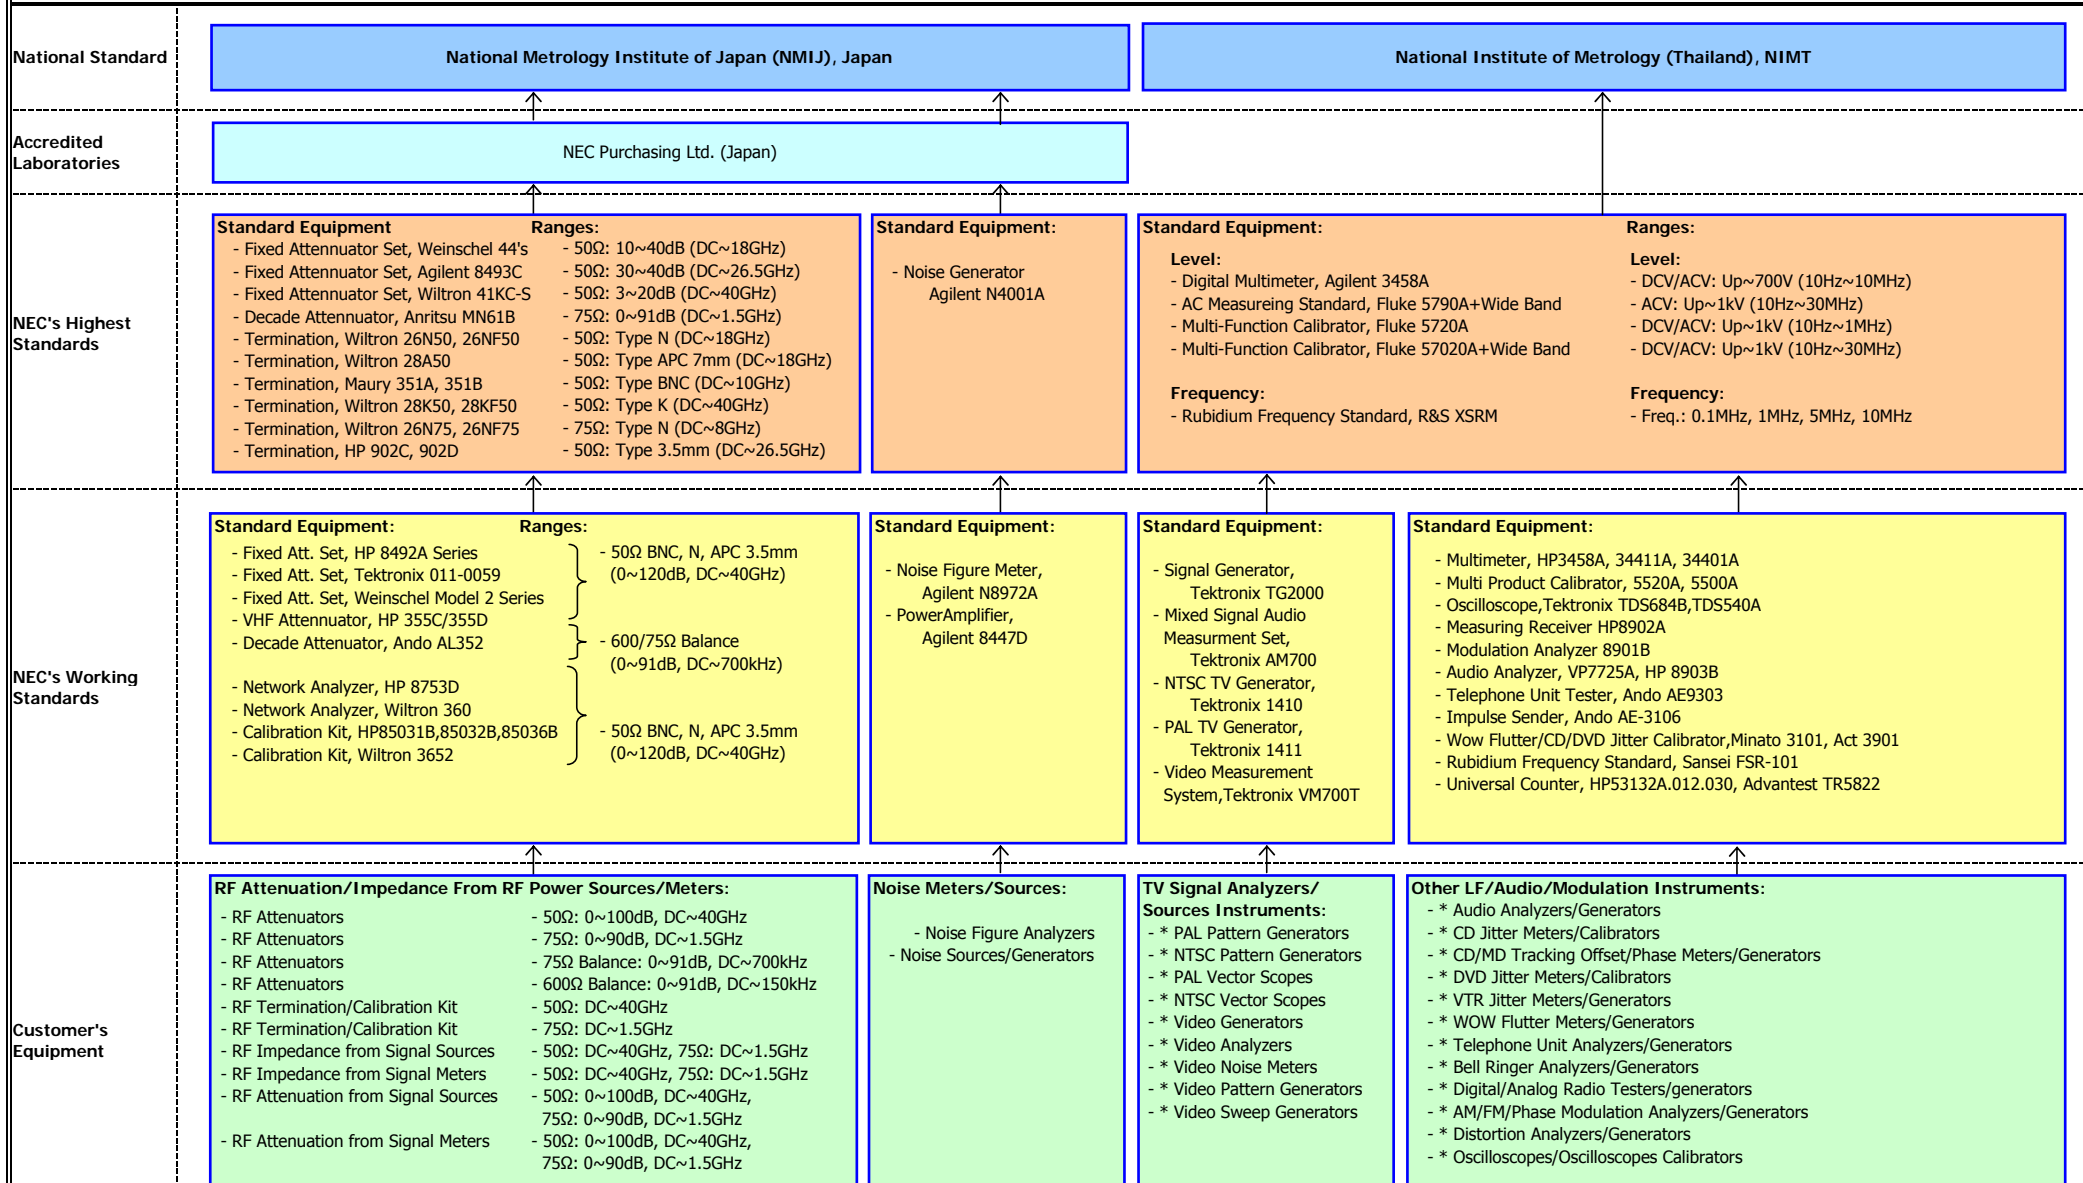

Prepared by: <i>[Signature]</i> (TM)	Approved by: <i>[Signature]</i> (TM Leader)
Date: 24-Mar-09	Date: 24-Mar-09
Scope: Electrical Calibration (4) (Frequency, RF Power)	

Remark: * ISO/IEC 17025 accredited scopes by Thai Laboratory Accreditation Scheme (Thai Industrial Standards Institute, Ministry of Industry).
 # No traceability to national standard

Prepared by:  (TM)
 Approved by:  (TM Leader)
 Date: 24-Mar-09 Date: 24-Mar-09

Traceability Chart

Calibration Center
 NEC Corporation (Thailand) Ltd.
 75/107 M. 11, Paholyothin Rd.,
 Klong 1, Klong Luang, Pathumthani 12120
 Tel. (66) 2-529-2460, Fax. (66) 2-529-2466

Calibration
 No. 0132

Scope: Electrical Calibration (5)
 (RF Att./SWR/TV/Tel/Flutter/Jitter/LF)

Remark: * ISO/IEC 17025 accredited scopes by Thai Laboratory Accreditation Scheme (Thai Industrial Standards Institute, Ministry of Industry).
 * Accredited scopes only ACV, DCV and frequency only