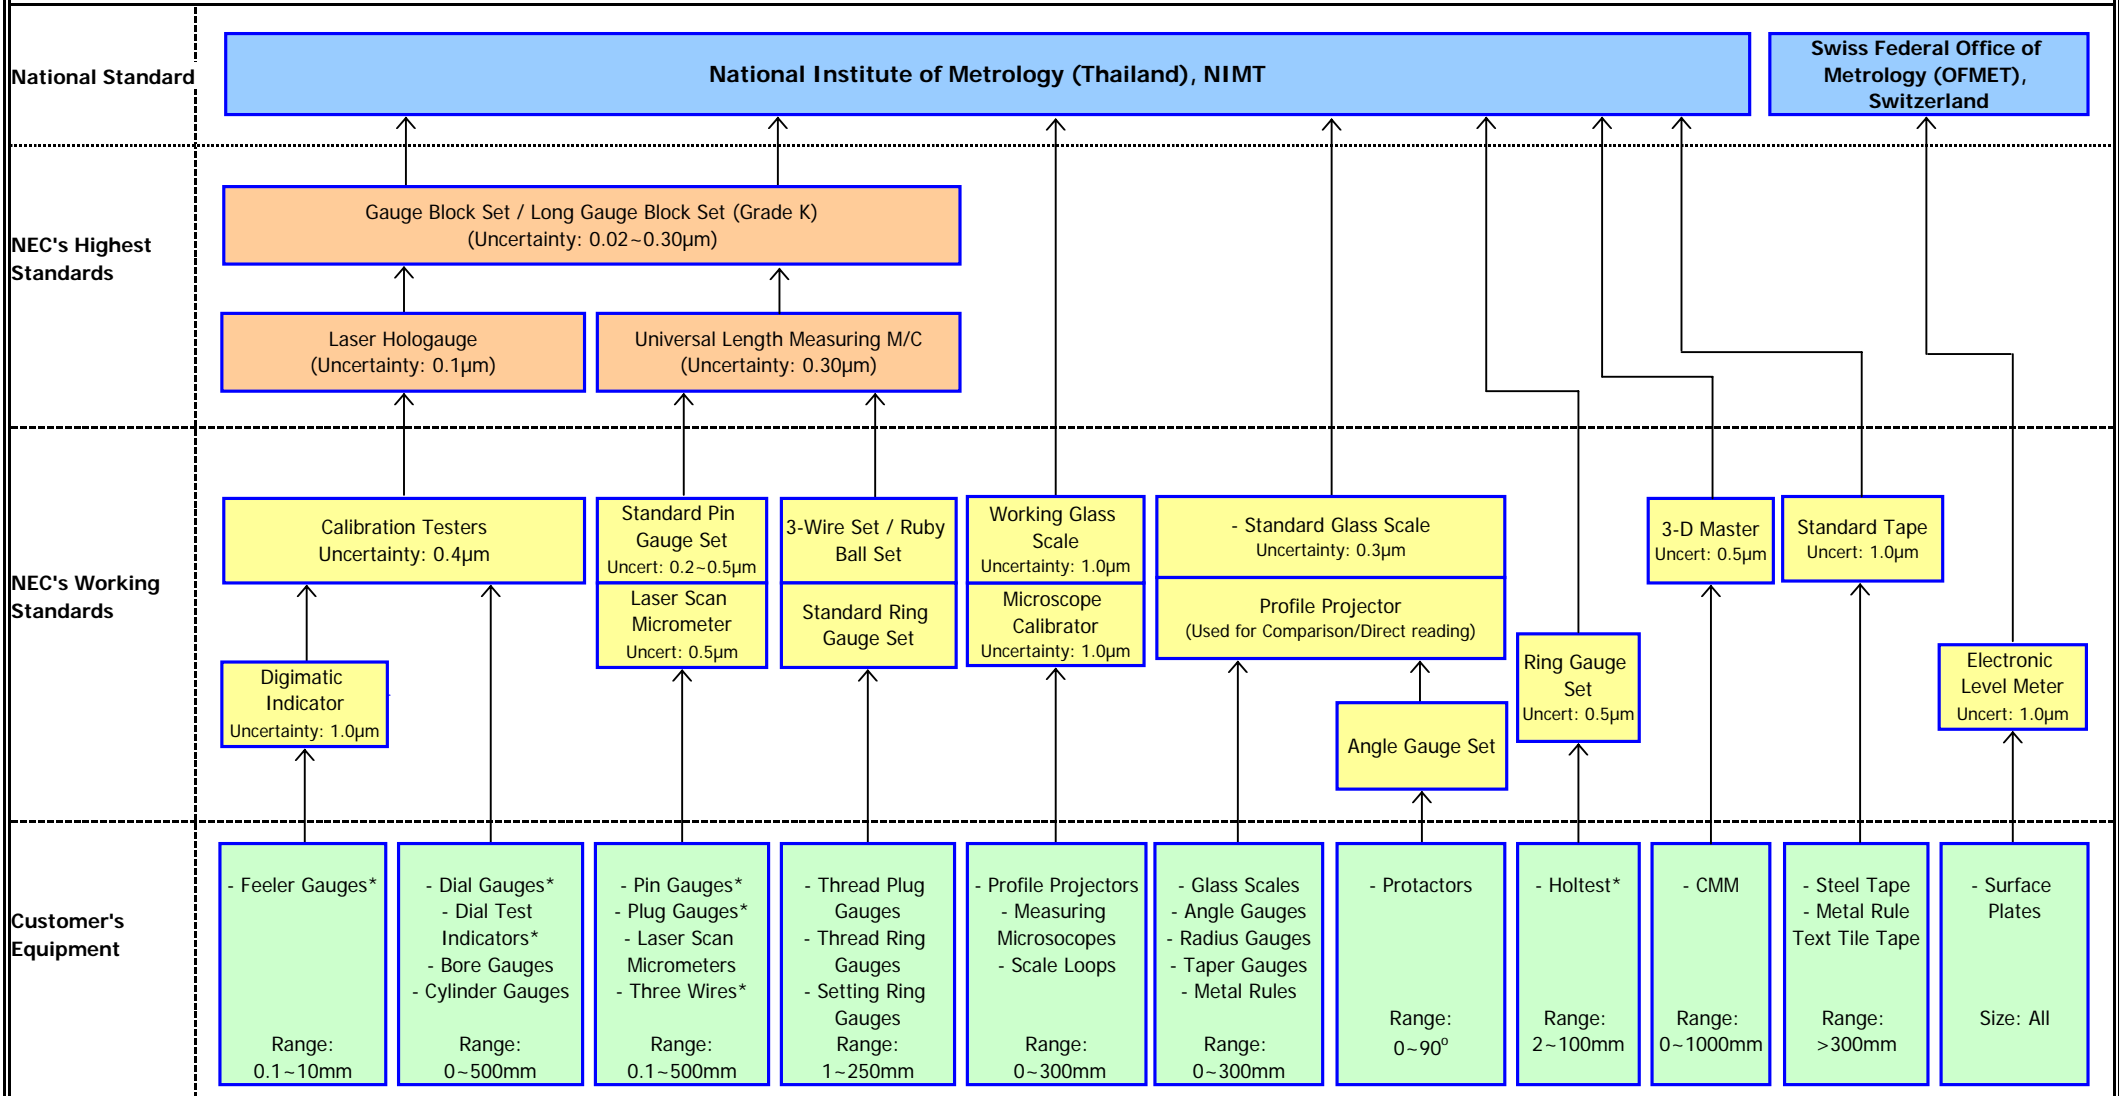

Traceability Chart

Prepared by: (TM)	Approved by: (TM Leader)
Date: 02-JUL-09	Date: 02-JUL-09
Scope: Dimensional Calibration (1)	

Calibration Center
 NEC Corporation (Thailand) Ltd.
 75/107 M. 11, Paholyothin Rd.,
 Klong 1, Klong Luang, Pathumthani 12120
 Tel. (66) 2-529-2460, Fax. (66) 2-529-2466

* ISO/IEC 17025 accredited scopes by Thai Laboratory Accreditation Scheme (Thai Industrial Standards Institute, Ministry of Industry).

Traceability Chart

NEC

Calibration Center
 NEC Corporation (Thailand) Ltd.
 75/107 M. 11, Paholyothin Rd.,
 Klong 1, Klong Luang, Pathumthani 12120
 Tel. (66) 2-529-2460, Fax. (66) 2-529-2466

Calibration
 No. 0132

Prepared by: (TM)	Approved by: (TM Leader)
Date: 02-JUL-09	Date: 02-JUL-09
Scope: Dimensional Calibration (2)	

* ISO/IEC 17025 accredited scopes by Thai Laboratory Accreditation Scheme (Thai Industrial Standards Institute, Ministry of Industry).