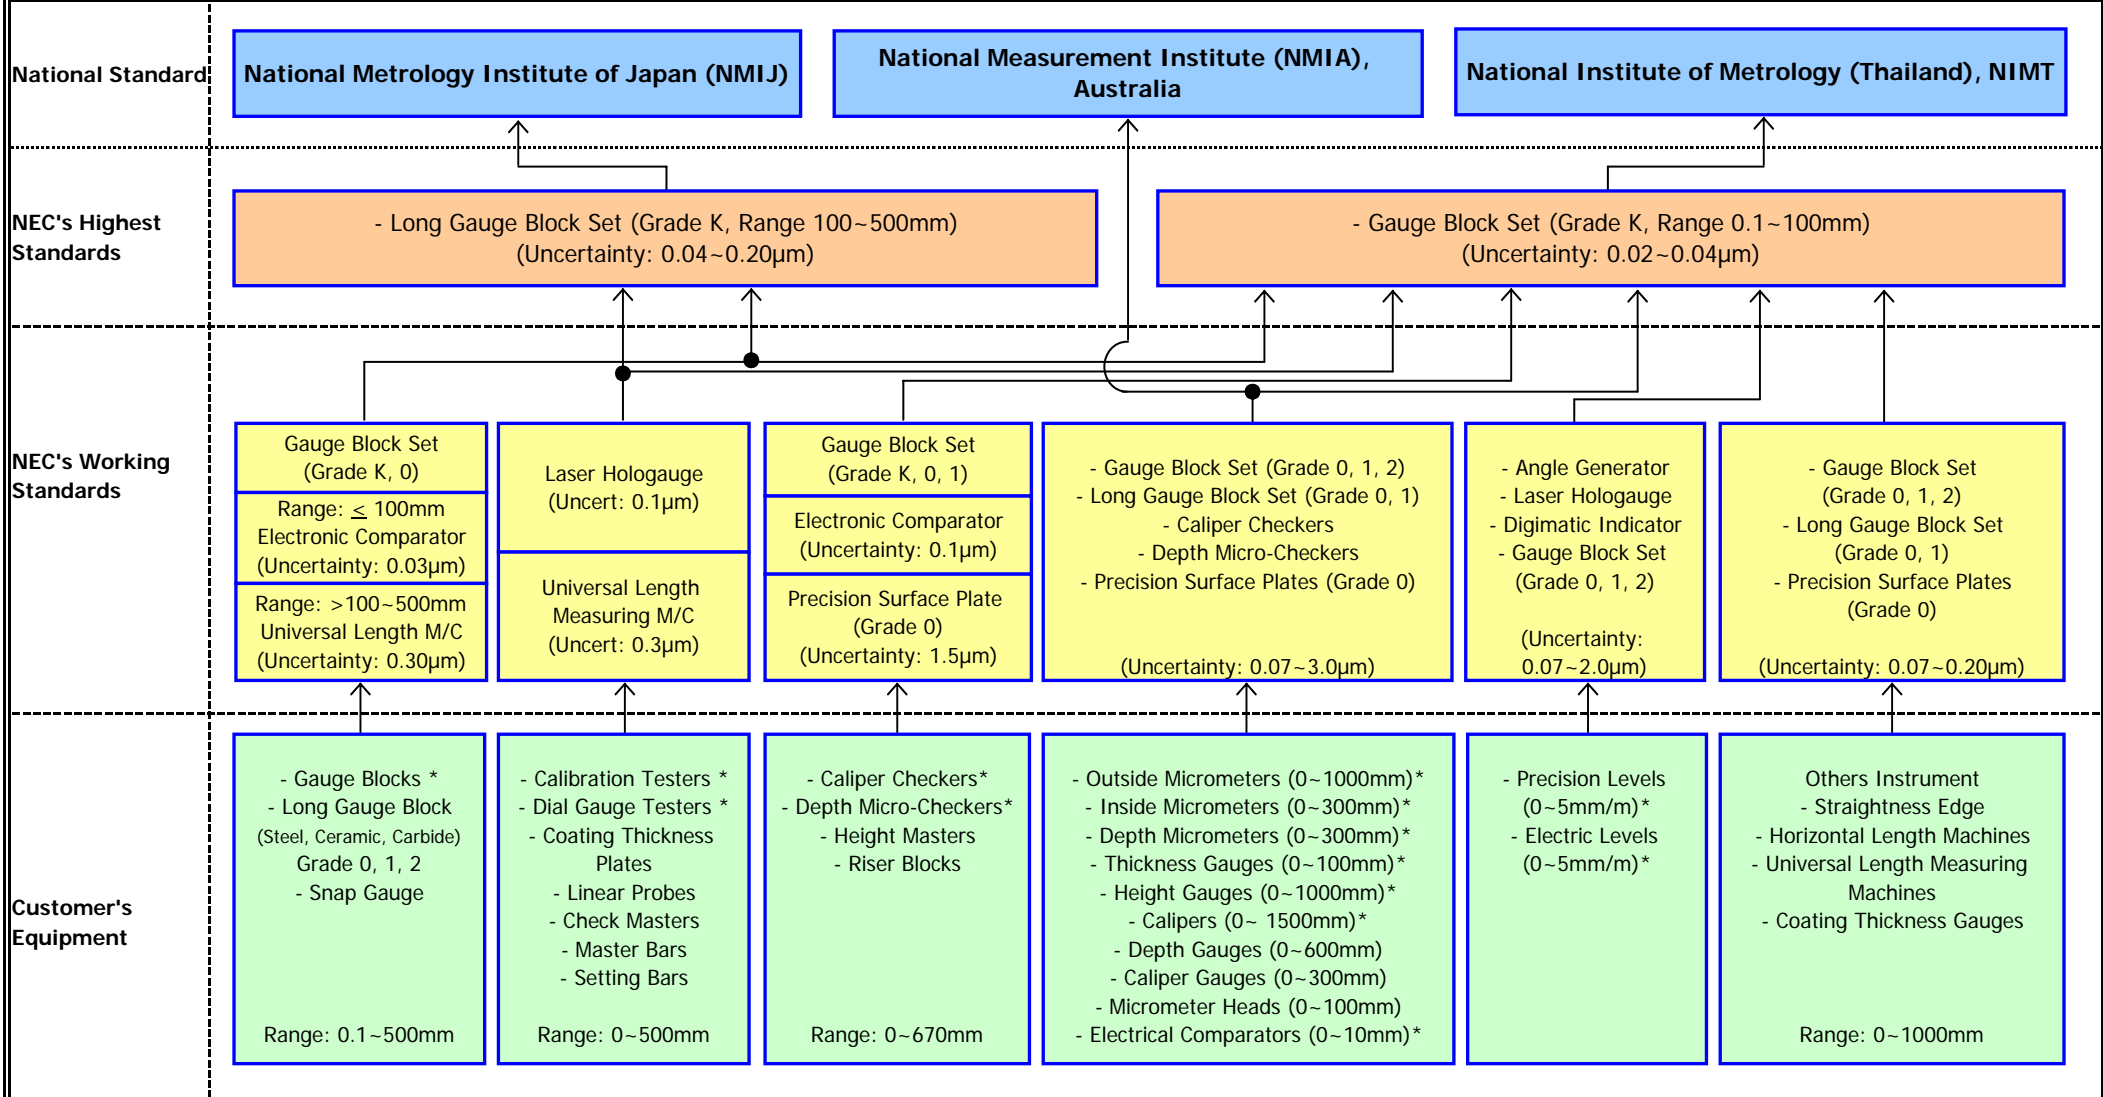

Traceability Chart

Prepared by: (TM)	Approved by: (TM Leader)
Date: 02-JUL-09	Date: 02-JUL-09
Scope: Dimensional Calibration (1)	

Calibration Center
 NEC Corporation (Thailand) Ltd.
 75/107 M. 11, Paholyothin Rd.,
 Klong 1, Klong Luang, Pathumthani 12120
 Tel. (66) 2-529-2460, Fax. (66) 2-529-2466

* ISO/IEC 17025 accredited scopes by Thai Laboratory Accreditation Scheme (Thai Industrial Standards Institute, Ministry of Industry).

Traceability Chart

NEC

Calibration Center
 NEC Corporation (Thailand) Ltd.
 75/107 M. 11, Paholyothin Rd.,
 Klong 1, Klong Luang, Pathumthani 12120
 Tel. (66) 2-529-2460, Fax. (66) 2-529-2466

Calibration
 No. 0132

Prepared by: (TM)	Approved by: (TM Leader)
Date: 02-JUL-09	Date: 02-JUL-09
Scope: Dimensional Calibration (2)	

* ISO/IEC 17025 accredited scopes by Thai Laboratory Accreditation Scheme (Thai Industrial Standards Institute, Ministry of Industry).