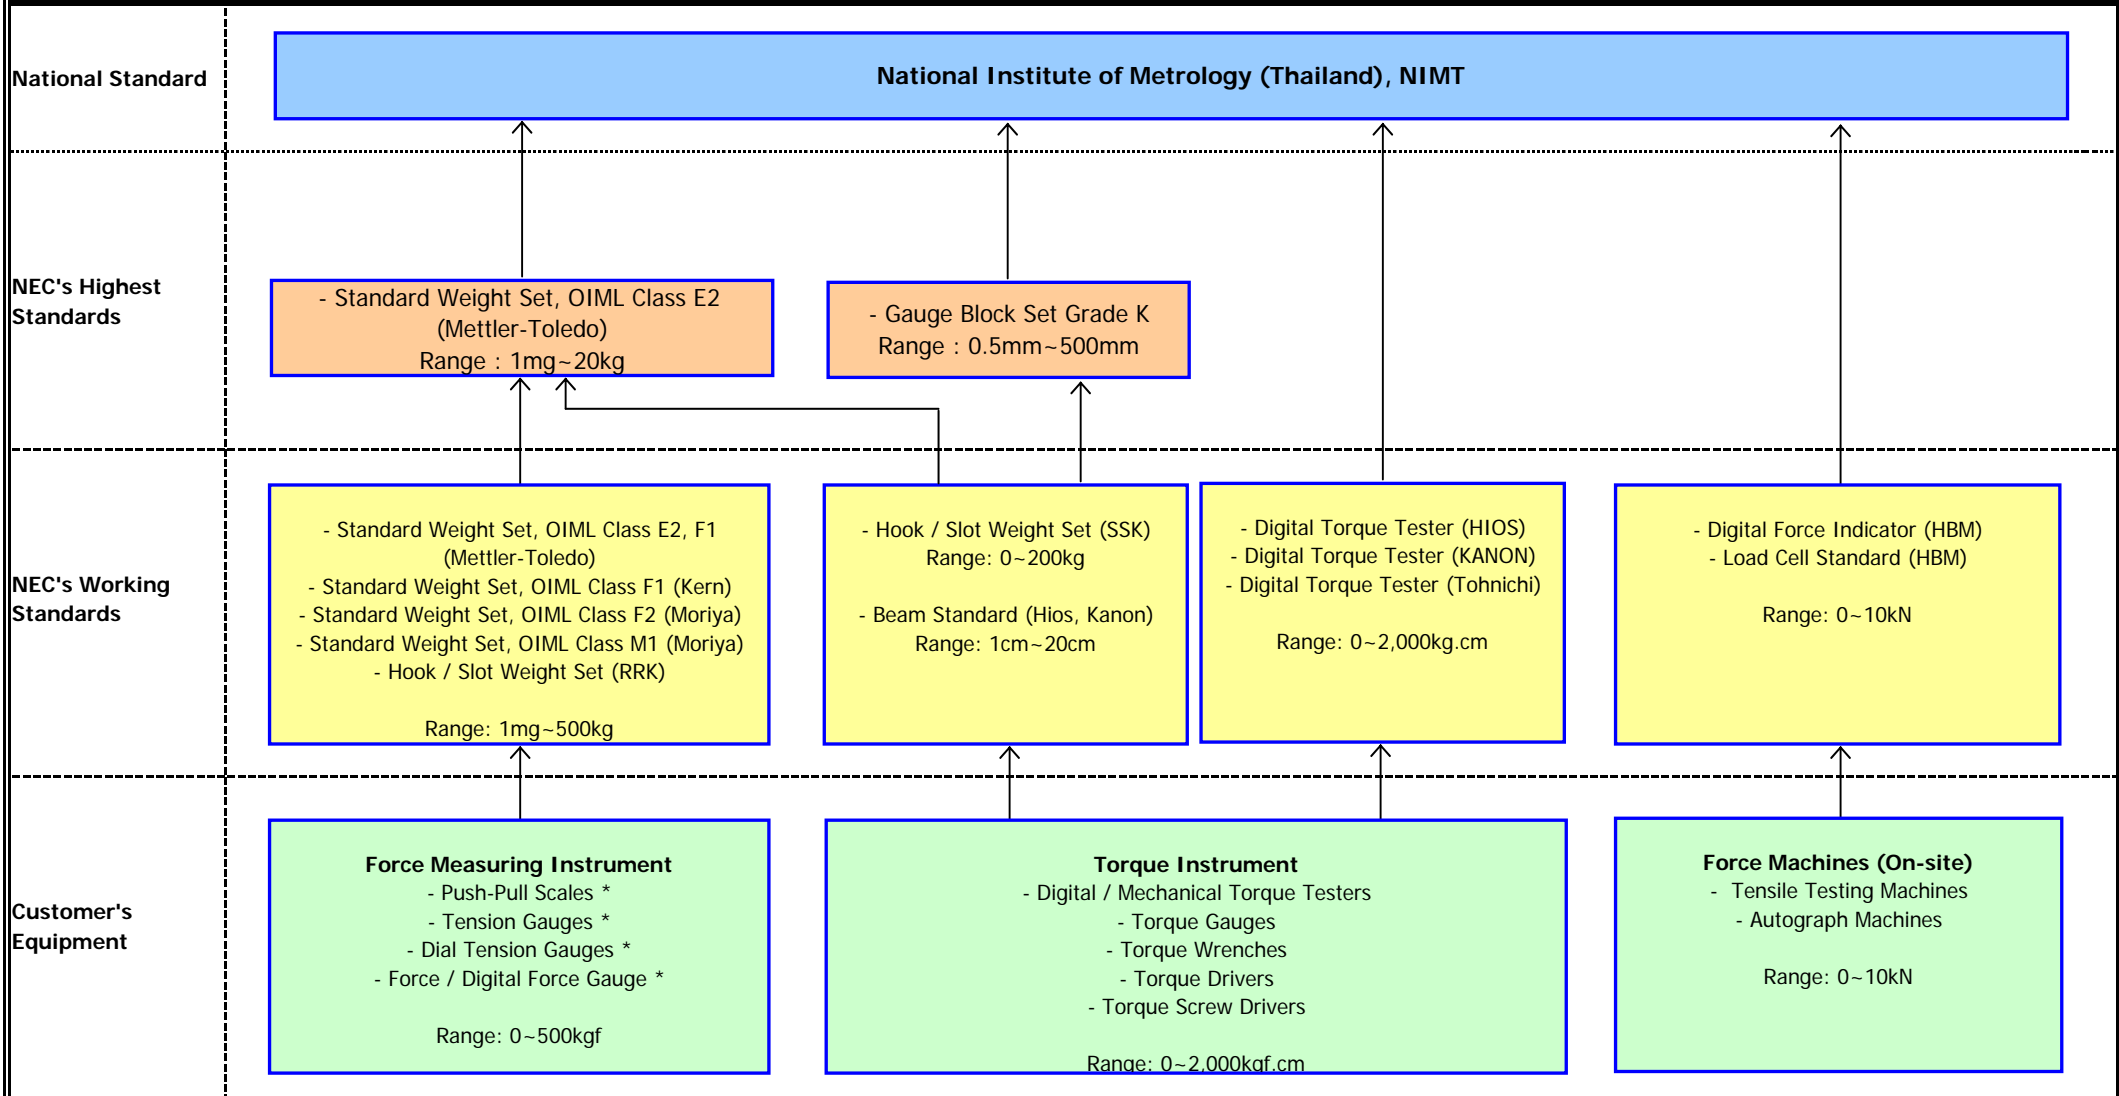

Traceability Chart

NEC

Calibration Center
 NEC Corporation (Thailand) Ltd.
 75/107 M. 11, Paholyothin Rd.,
 Klong 1, Klong Luang, Pathumthani 12120
 Tel. (66) 2-529-2460, Fax. (66) 2-529-2466

Calibration
 No. 0132

Prepared by: (TM)	Approved by: (TM Leader)
Date: 19-Mar-09	Date: 19-Mar-09
Scope: Force & Torque Calibration	

* ISO/IEC 17025 accredited scopes by Thai Laboratory Accreditation Scheme (Thai Industrial Standards Institute, Ministry of Industry).