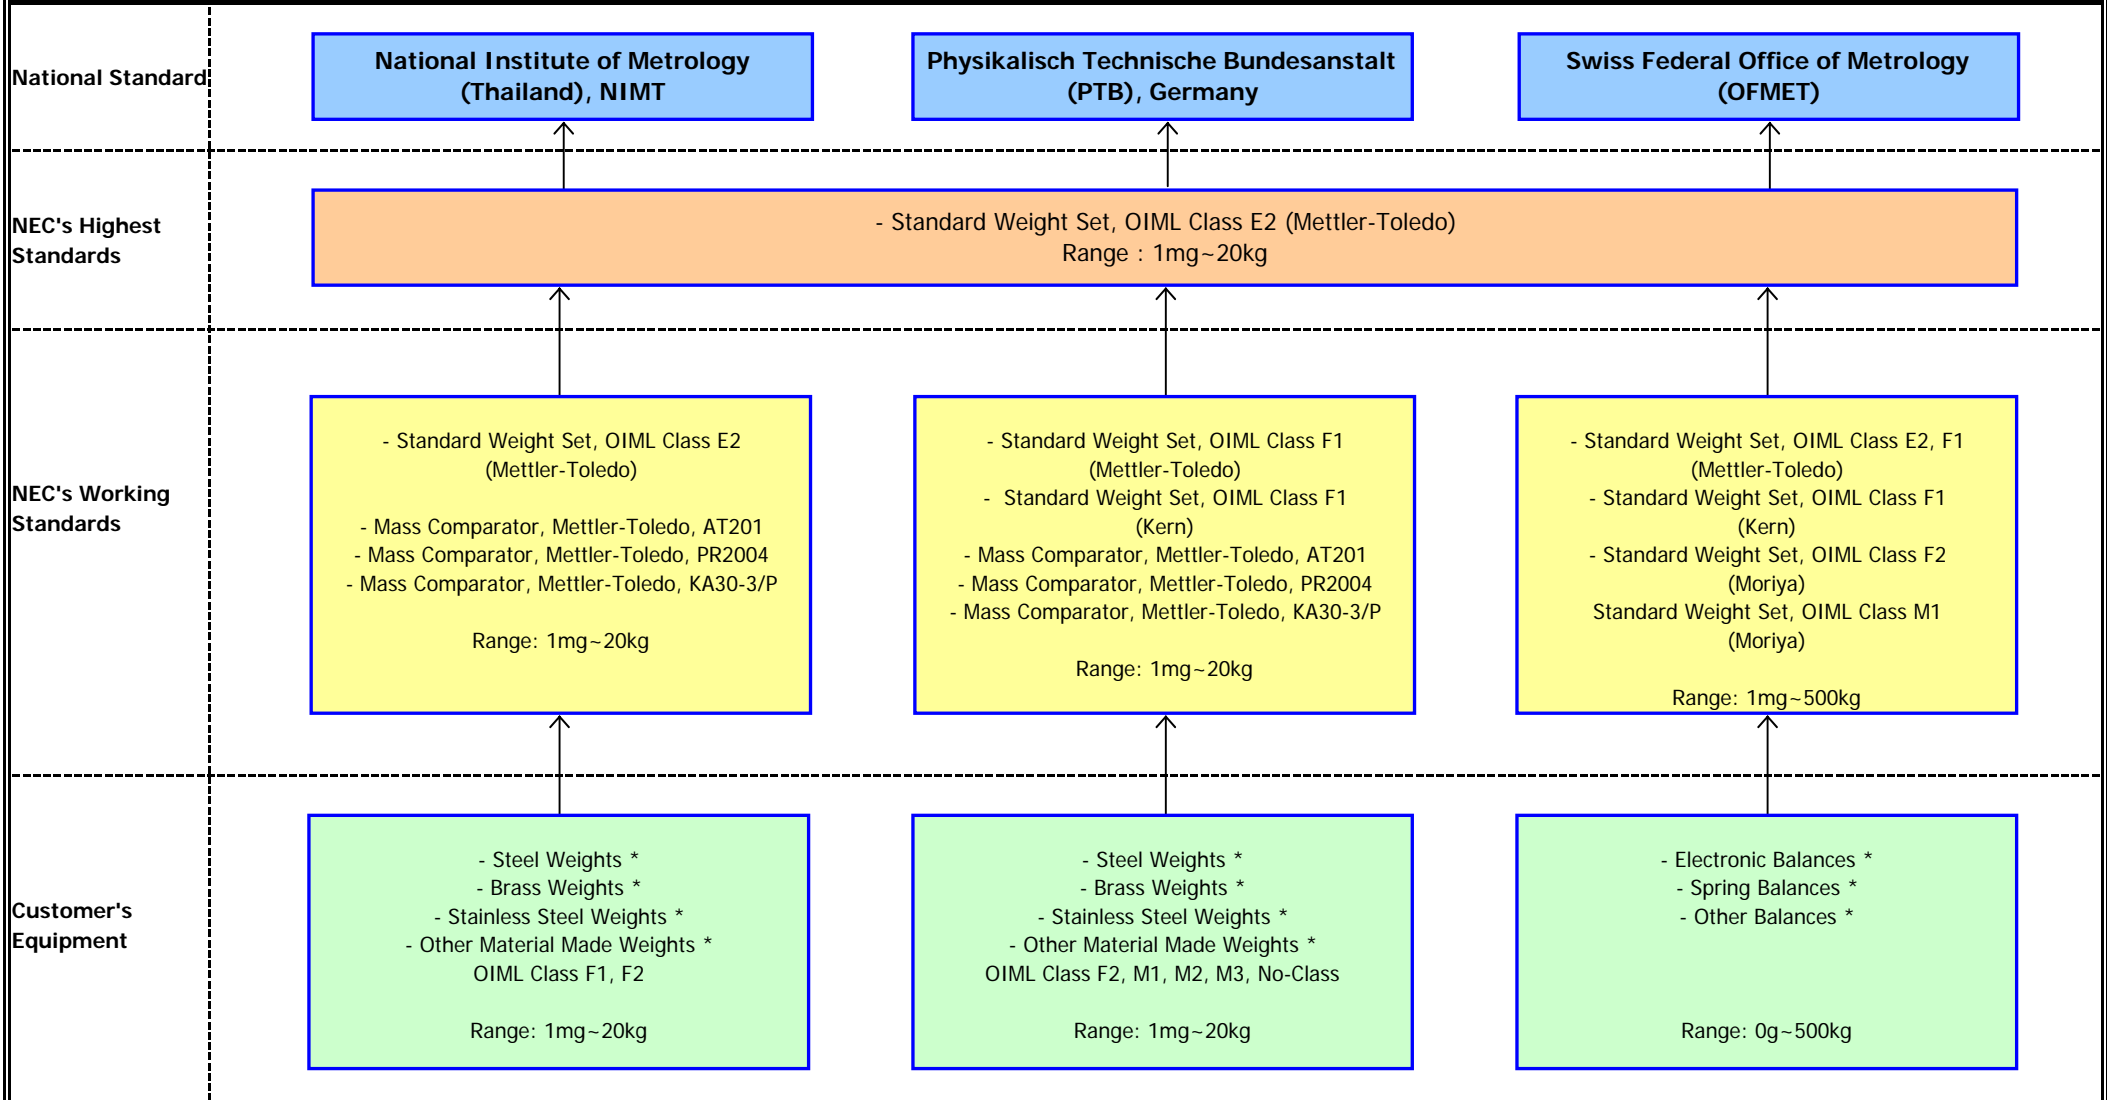

# Traceability Chart

Prepared by:  (TM)	Approved by:  (TM Leader)
Date: <b>16-Mar-09</b>	Date: <b>16-Mar-09</b>
Scope: <b>Mass Calibration</b>	

Calibration Center  
 NEC Corporation (Thailand) Ltd.  
 75/107 M. 11, Paholyothin Rd.,  
 Klong 1, Klong Luang, Pathumthani 12120  
 Tel. (66) 2-529-2460, Fax. (66) 2-529-2466

Calibration  
 No. 0132

\* ISO/IEC 17025 accredited scopes by Thai Laboratory Accreditation Scheme (Thai Industrial Standards Institute, Ministry of Industry).