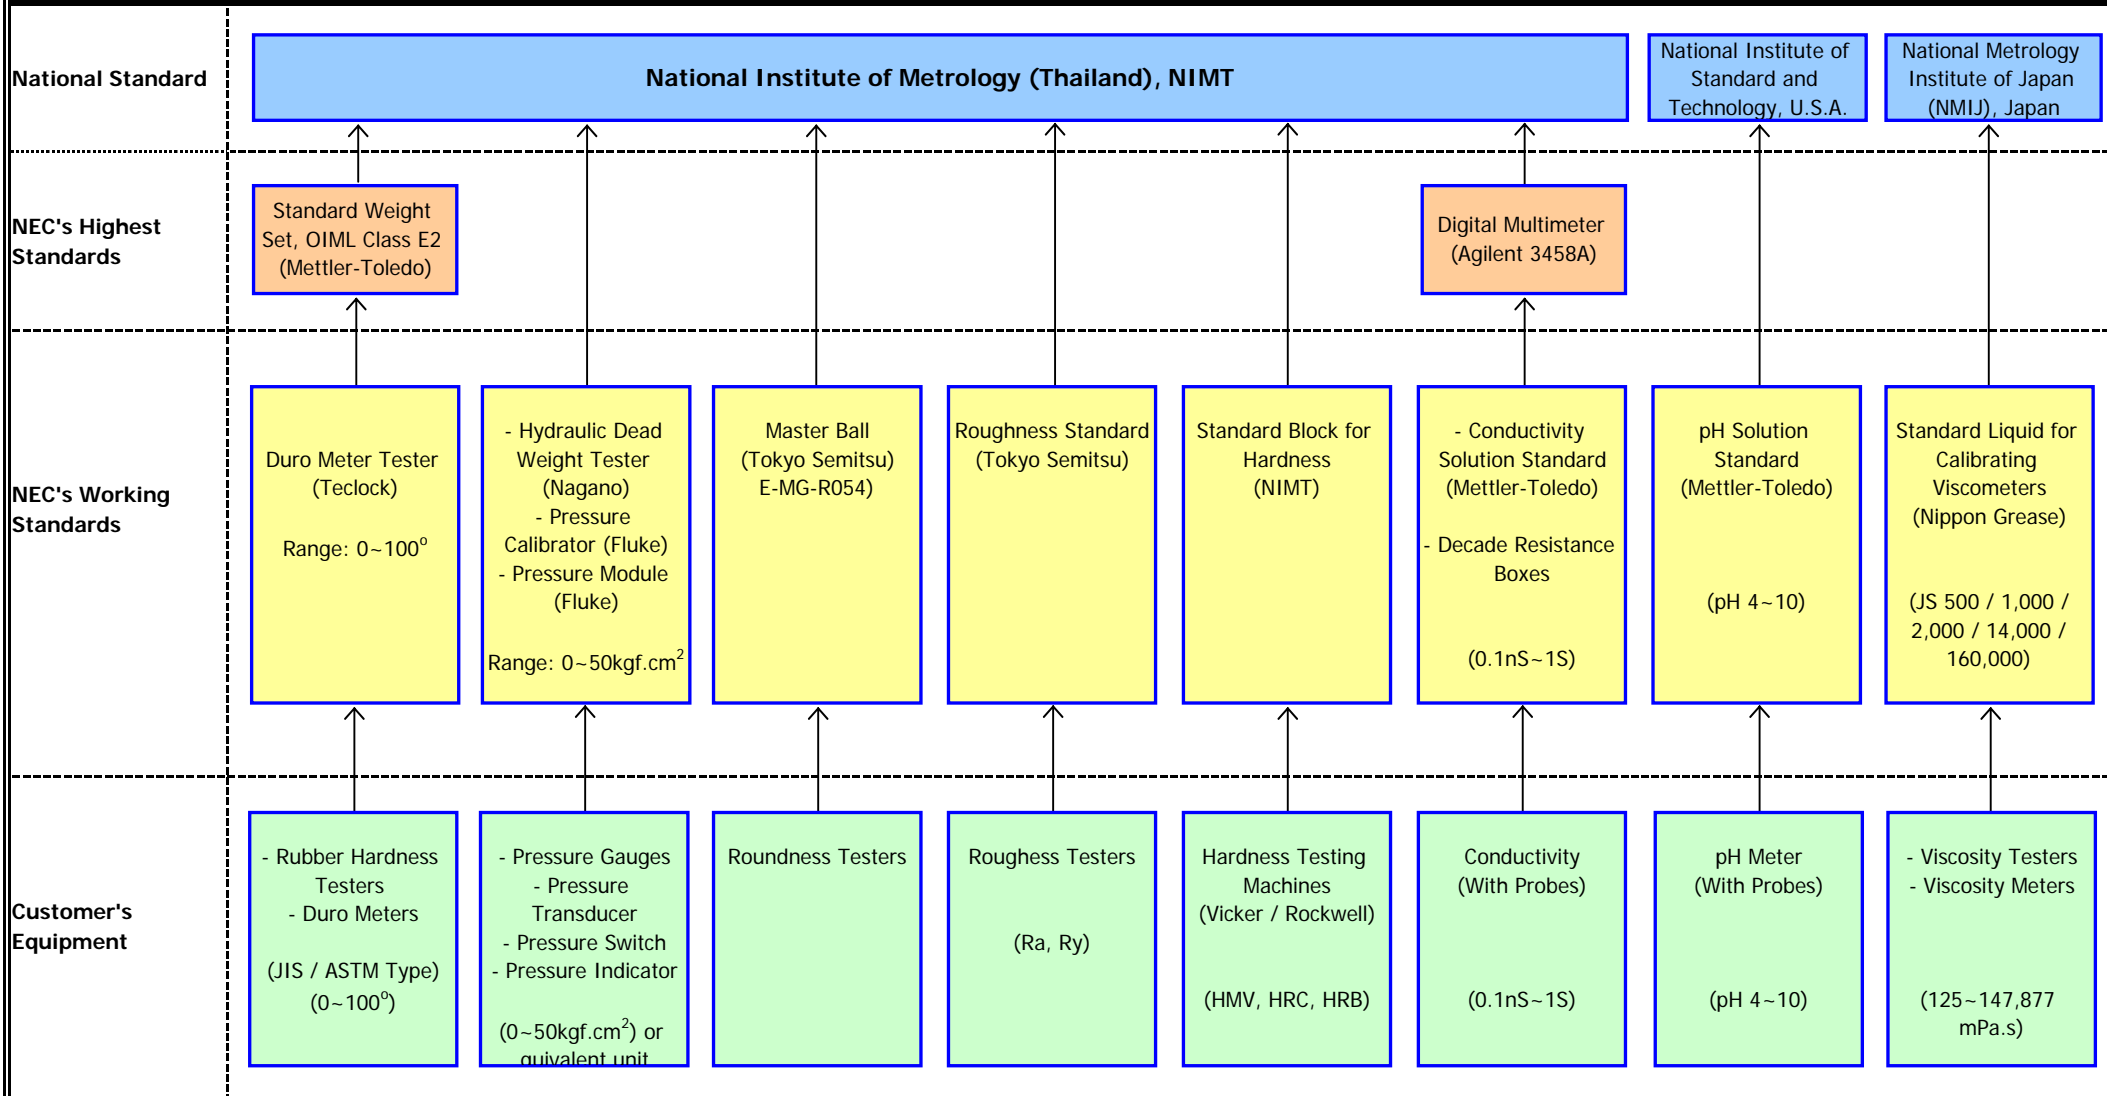

Traceability Chart

NEC

Calibration Center
 NEC Corporation (Thailand) Ltd.
 75/107 M. 11, Paholyothin Rd.,
 Klong 1, Klong Luang, Pathumthani 12120
 Tel. (66) 2-529-2460, Fax. (66) 2-529-2466

Calibration
 No. 0132

Prepared by:  (TM)	Approved by:  (TM Leader)
Date: 19-Mar-09	Date: 19-Mar-09
Scope: Other Scopes of Calibration	

Remark: